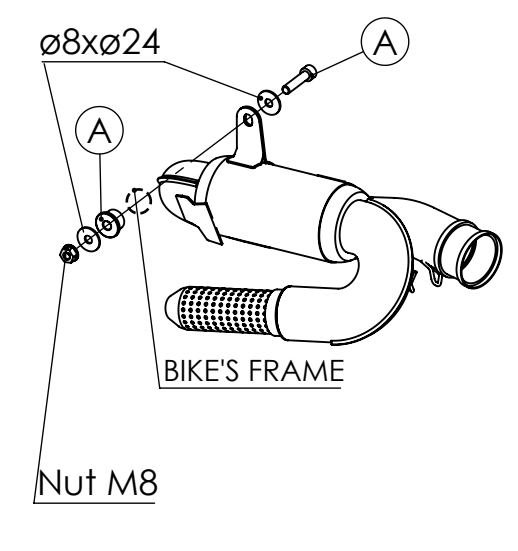

**ATTENTION!  
NINJA 650/ Z 650 SPECIFIC  
ASSEMBLY DRAWING**

Db-Killer 59B  
Cod.3014228804R

S.s. bushing  
cod.206060R

S.s.Flange sp.6mm  
cod.206061R "158A"

Carbon end cup set  
cod.308266701R

S.s end cup set  
cod.3014228701R

Outer sleeve replacement kit  
cod.0814228007R

Muffler kit  
Cod.3014228486R

Muffler repack kit  
cod.414205R

E13 92 R - 01 10423  
or  
E13 92 R - 02 10423

Carbon clamp FM4S  
Cod.307572505R

Belts and rivets kit  
Cod.0814228003R

Welded Db-Killer N°71

Manifold kit  
cod. 3014379206R

Manifold kit 2/1  
cod. 3014379202R

2x S.s Flange 158A  
cod.206061R

2x S.s bushing  
cod.206060R

OPTIONAL  
cod.5683

øe.35

M12x1.25

øe.38

ø38

Header pipes kit  
cod. 308579204R

Spring and rubber  
replacement kit  
Cod.303949001R

**ART.14379EBK - SPARE PARTS**

KAWASAKI Z 650 / Z 650 RS / NINJA 650 / VERSYS 650  
(Also fits 35kW version) (Fits with original panniers)