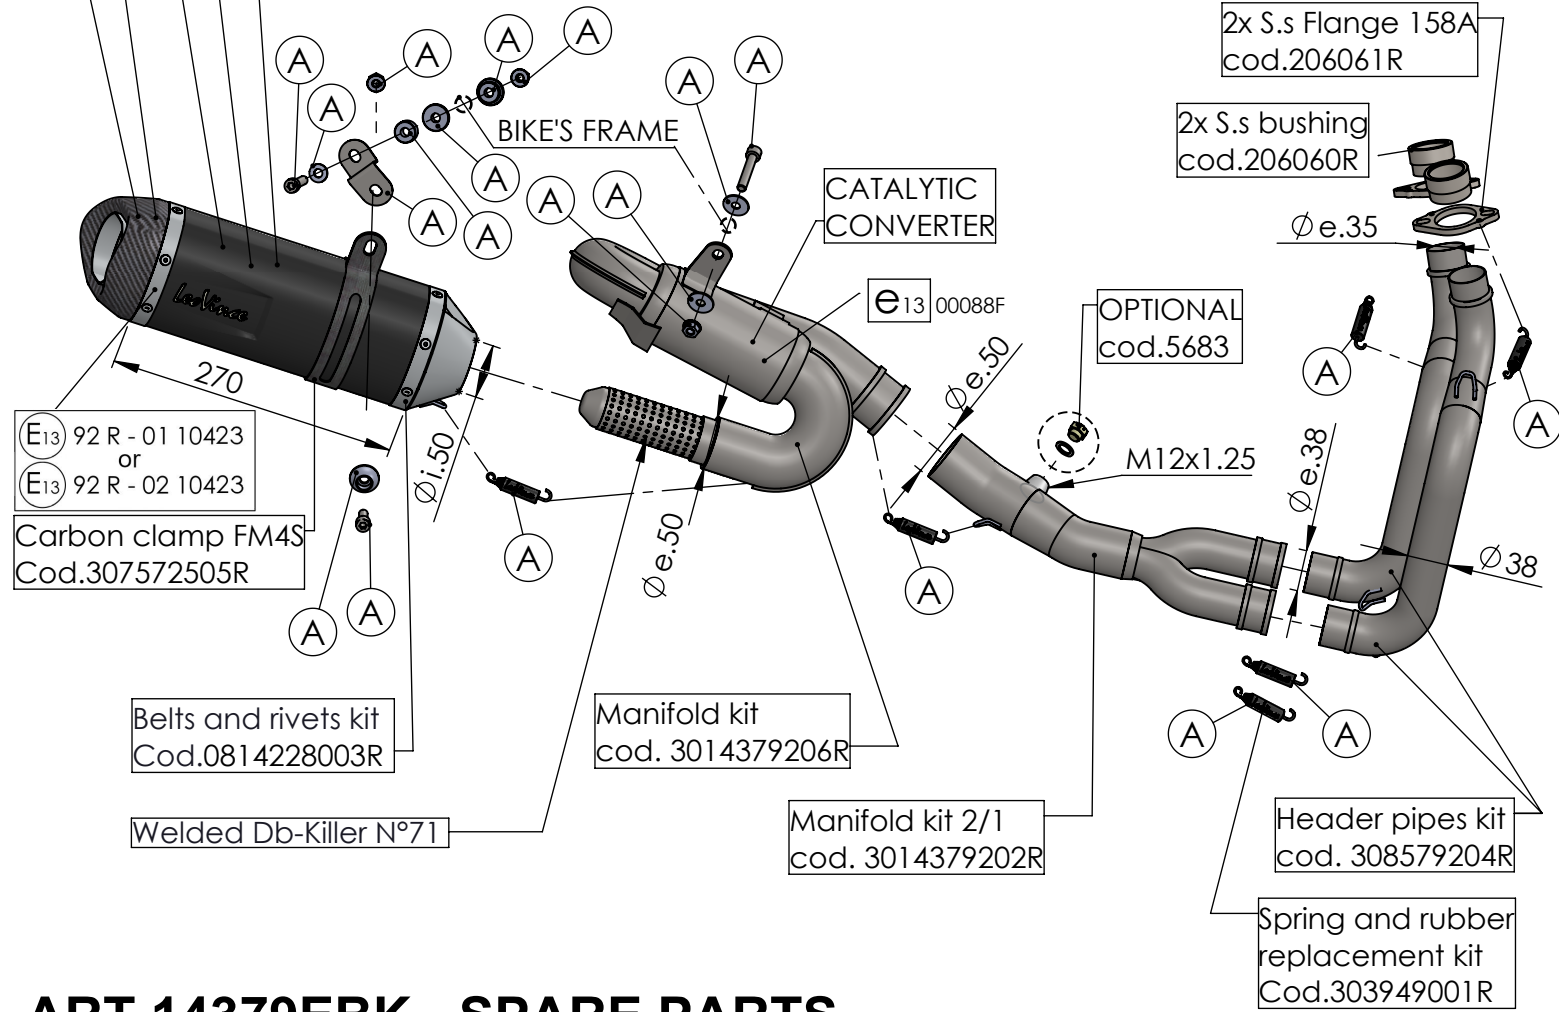

Db-Killer 59B
Cod.3014228804R

S.s. bushing
cod.206060R

S.s.Flange sp.6mm
cod.206061R "158A"

Carbon end cup set
cod.308266701R

S.s end cup set
cod.3014228701R

Outer sleeve replacement kit
cod.0814228007R

Muffler kit
Cod.3014228486R

Muffler repack kit
cod.414205R